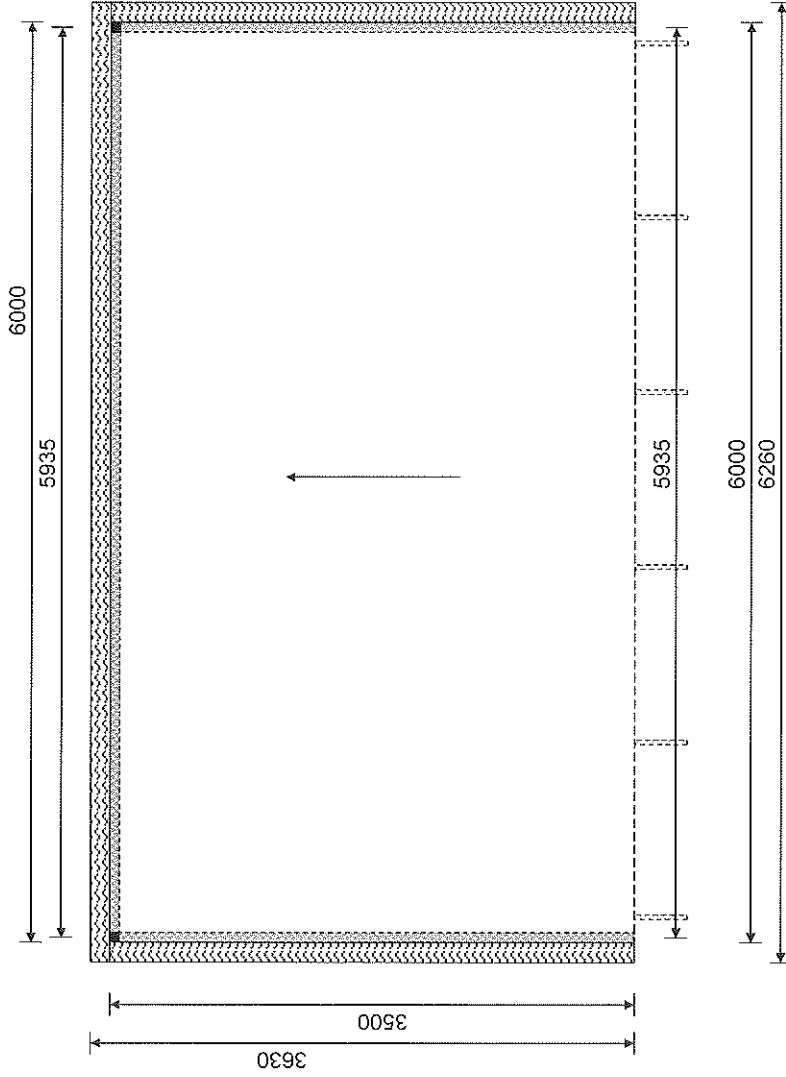

Centenary Flat Roof Verandah 6 x 3.6m

VERANDAH W33 W3500 x L6000 CF#201039-8137 (~ 115kg)

03/10
The Project Centre - Narre Warren
21 - 25 Vesper Drive
Narre Warren
tel: 9796 6899 www.projectcentre.com.au